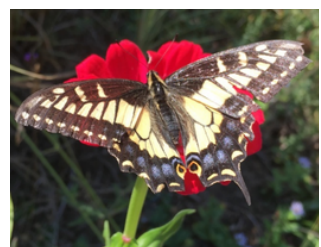

COMMON LEPIDOPTERA (MOTHS & BUTTERFLIES) AT HALLBERG BUTTERFLY GARDENS

1. LORQUIN'S ADMIRAL

7. POLYPHEMUS SILKMOTH

2. CALIFORNIA SISTER

8. CEANOTHUS SILKMOTH

3. PACIFIC AZURE

9. FIERY SKIPPER BUTTERFLY

4. PIPEVINE SWALLOWTAIL

10. MOURNING CLOAK

5. WESTERN TIGER SWALLOWTAIL

11. GULF FRITILLARY

6. ANISE SWALLOWTAIL

12. MONARCH