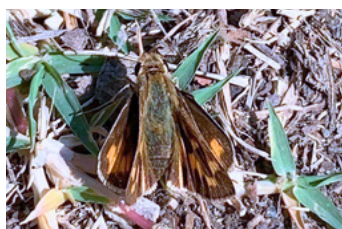

COMMON LEPIDOPTERA (MOTHS & BUTTERFLIES) AT HALLBERG BUTTERFLY GARDENS

1. LORQUIN'S ADMIRAL

7. POLYPHEMUS SILKMOTH

2. CALIFORNIA SISTER

8. CEANOTHUS SILKMOTH

3. PACIFIC AZURE

9. FIERY SKIPPER BUTTERFLY

4. PIPEVINE SWALLOWTAIL

10. MOURNING CLOAK

5. WESTERN TIGER SWALLOWTAIL

11. GULF FRITILLARY

6. ANISE SWALLOWTAIL

12. MONARCH