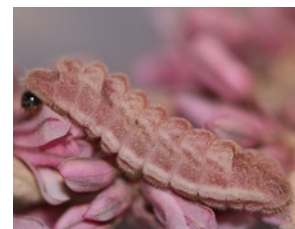

COMMON LEPIDOPTERA (MOTHS & BUTTERFLIES) AT HALLBERG BUTTERFLY GARDENS

1. LORQUIN'S ADMIRAL

7. POLYPHEMUS SILKMOTH

2. CALIFORNIA SISTER

8. CEANOTHUS SILKMOTH

3. PACIFIC AZURE

9. FIERY SKIPPER BUTTERFLY

4. PIPEVINE SWALLOWTAIL

10. MOURNING CLOAK

5. WESTERN TIGER SWALLOWTAIL

11. GULF FRITILLARY

6. ANISE SWALLOWTAIL

12. MONARCH